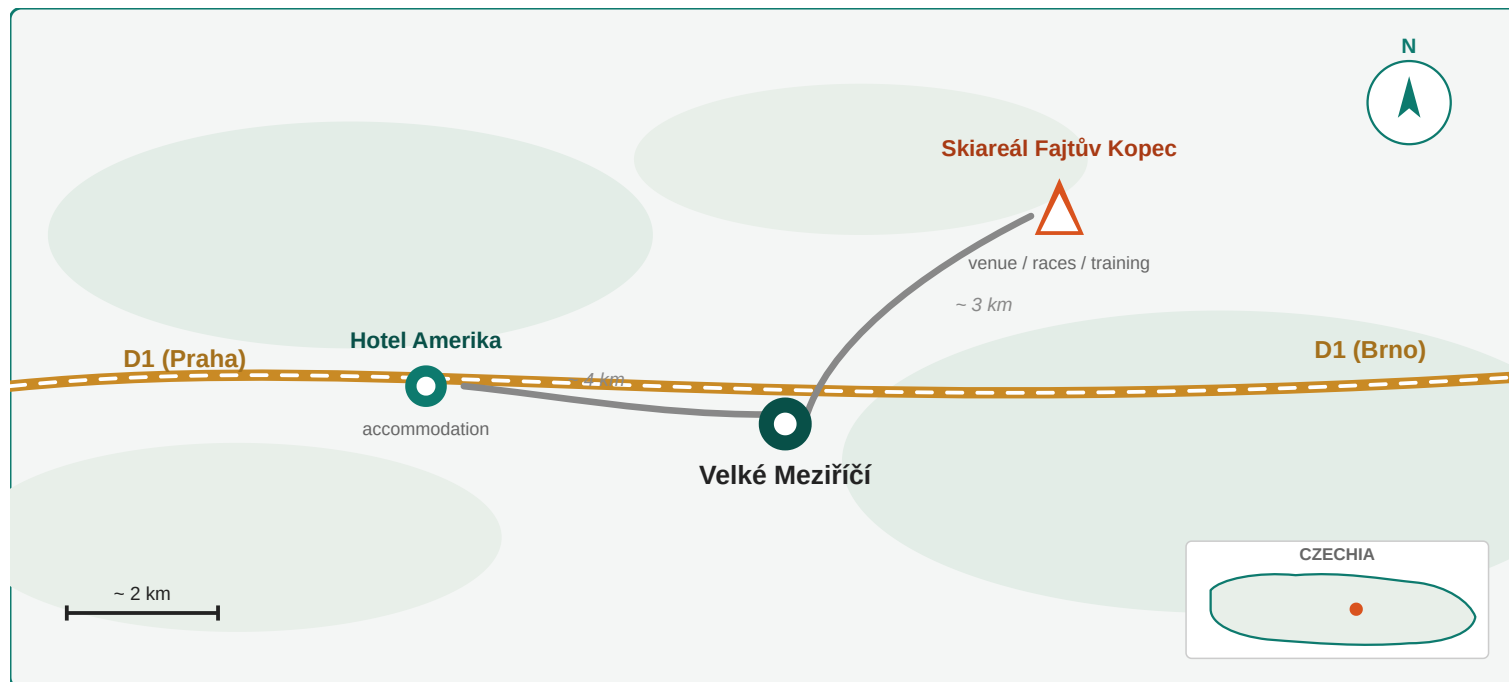

9.8. - 14.8. Velké Meziříčí

CZECH SKI & SNOWBOARD

Národní sportovní agentura

- Ski area (venue)
- Hotel Amerika (accommodation)
- Velké Meziříčí (town)

Velké Meziříčí lies directly on the **D1 motorway** between Prague and Brno - easy access by car. Ski area website: www.skivm.cz